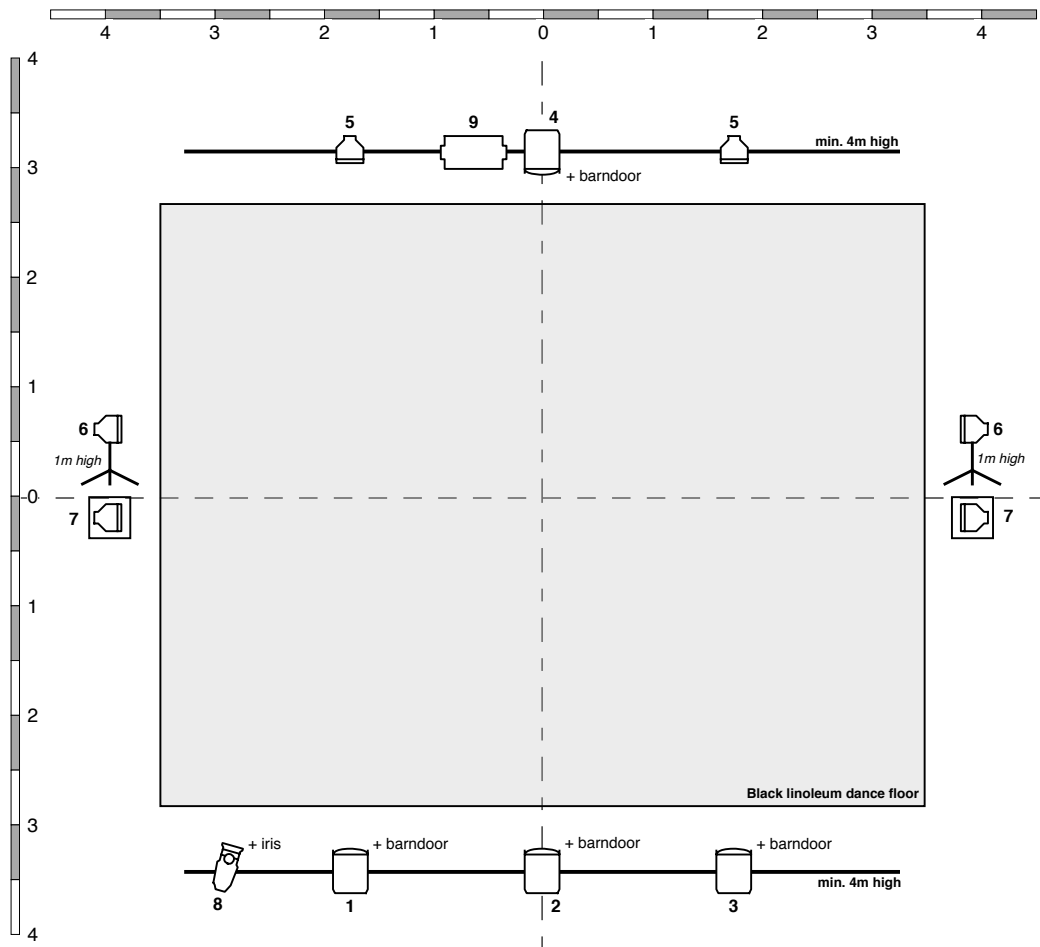

Light Plot_LED_TANGLE

Light Plot	Key + Note  Channel
TANGLE - Francesca Mari	<div style="display: flex; justify-content: space-between;"> <div style="width: 45%;"> <ul style="list-style-type: none">  4x PC 1kW + Barndoors  6x Spot Led RGBW + zoom  1x 25-50° Profile Zoom + Iris  1x Strobo light </div> <div style="width: 45%;"> <ul style="list-style-type: none">  2x 1m high stand  2x floor stand </div> </div>
Designer: FRANCO CAMPIONI Note: Full translation and full cue sheets for light and sound available. <div style="text-align: right; font-size: x-small;">25/09/22</div>	

https://www.francescamarijuggling.com/wp-content/uploads/2022/09/Light-Plot_LED_Tangle_Francesca-Mari.pdf

Light Plot_HALOGEN_TANGLE

https://www.francescamarijuggling.com/wp-content/uploads/2022/09/Light-Plot_HALOGEN_Tangle_Francesca-Mari.pdf